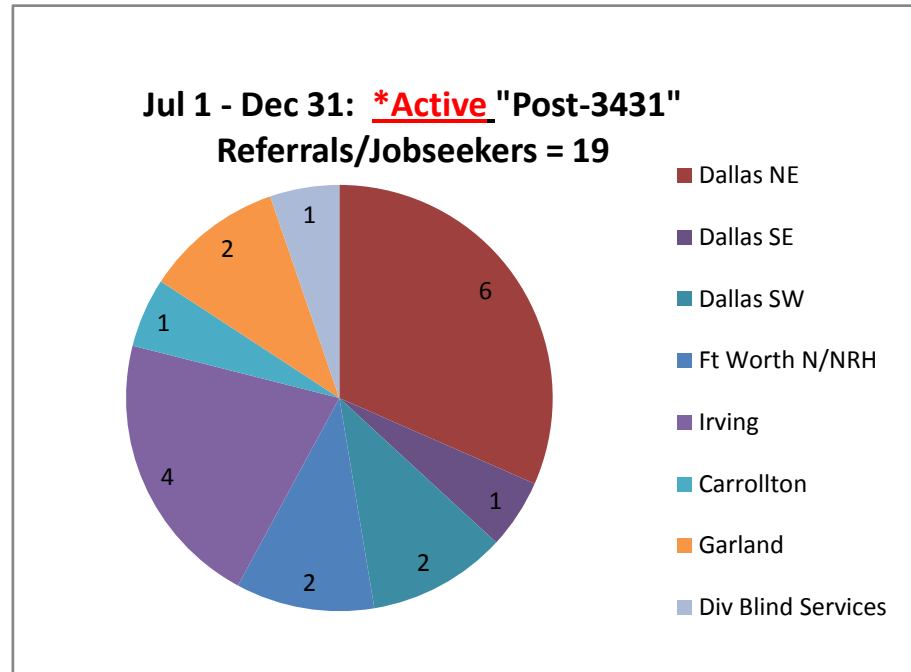

Job Lead Generator ***Active** Referrals

Office	Jul	Aug	Sep	Oct	Nov	Dec	Total
Arlington							
Dallas NE	2	1		2		1	6
Dallas NW			1				
Dallas SE					1		1
Dallas SW					1	1	2
Duncanville							
Ft Worth N/NRH				1		1	2
Ft Worth S							
Ft Worth W							
Irving						4	4
Carrollton						1	1
Garland	1			1			2
Div Blind Services			1				1
<i>cumulative</i>	3	1	2	4	2	8	19

***Active = Only accounts for consumers that are currently being engaged. (3431 meeting has already occurred)**

Job Lead Generator Job Placements

Office	Jul	Aug	Sep	Oct	Nov	Dec	Total
Arlington		2					2
Dallas NE					1	1	2
Dallas NW							
Dallas SE				2			2
Dallas SW							
Duncanville							
Ft Worth N/NRH		1	1	2	1		5
Ft Worth S					1		1
Ft Worth W							
Irving	3		1				4
Carrollton							
Div Blind Services							
<i>cumulative</i>	3	3	4	2	3	1	16