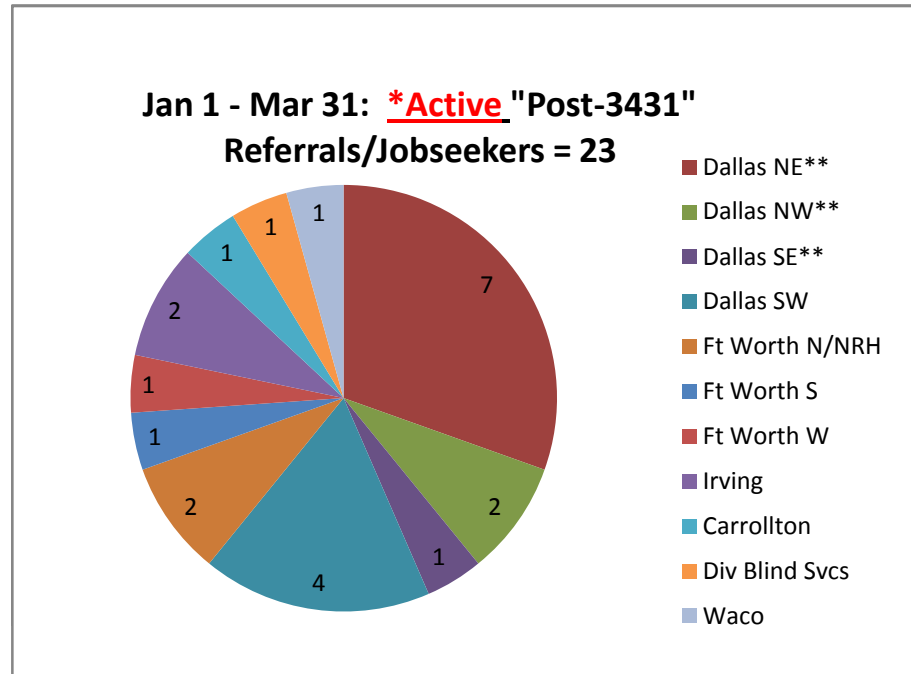

Job Lead Generator ***Active** Referrals

Office	Jan	Feb	Mar	Apr	May	Jun	Total
Arlington							
Dallas NE**	4	2	1				7
Dallas NW**	1	1					2
Dallas SE**	1						1
Dallas SW		1	3				4
Ft Worth N/NRH			2				2
Ft Worth S		1					1
Ft Worth W			1				1
Garland				2			2
Irving			1				1
Carrollton			1				1
Div Blind Svcs			1				1
Waco			1				1
<i>cumulative</i>	6	5	12				23

***Active = Only accounts for consumers that are currently being engaged. (3431 meeting has already occurred)**

****Offices with active carry-over consumers from 2009: DalNW (1 fm Sep); DalSE (1 fm Nov); DalNE (1 fm Aug + 1 fm Oct)**